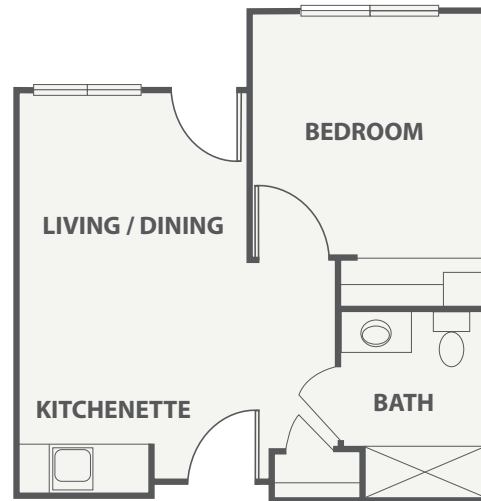

# Floor Plans

STUDIO | 378 SQ FT

ONE BEDROOM | 459 SQ FT

SUITE | 477 SQ FT

Room dimensions and layout may vary.