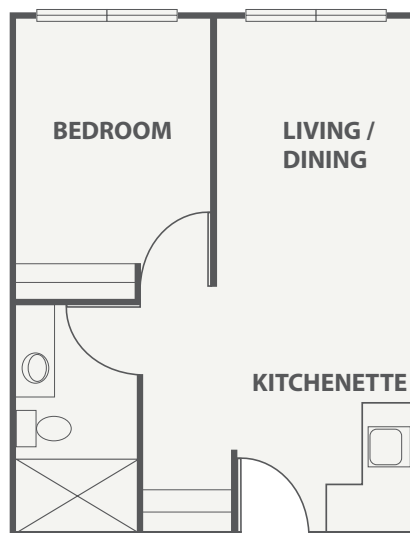

# Floor Plans

STUDIO | 378 SQ FT

ONE BEDROOM | 459 SQ FT

SUITE | 477 SQ FT

Room dimensions and layout may vary.