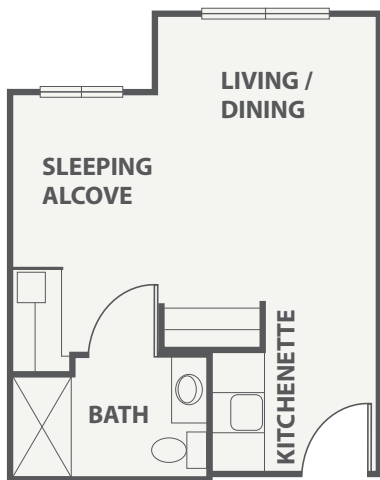

# Floor Plans

STUDIO | 378 SQ FT

ONE BEDROOM | 459 SQ FT

SUITE | 477 SQ FT

Room dimensions and layout may vary.